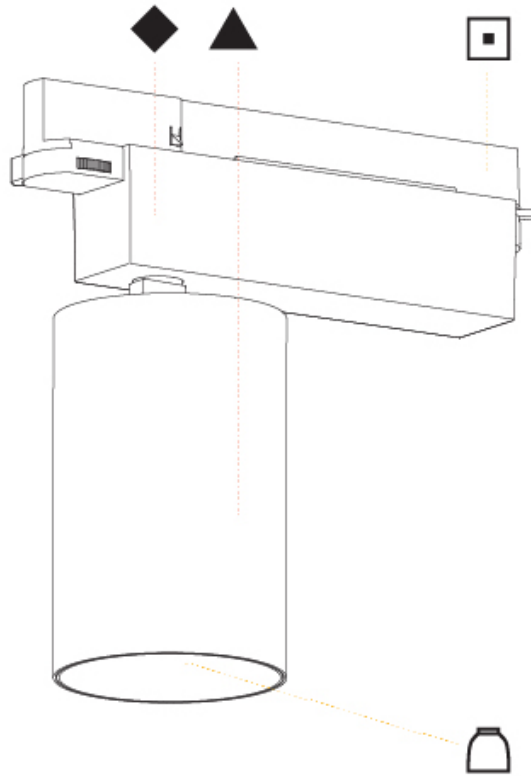

CENTRIQ 95 TRACK

A3T019-

PROJECT _____

TYPE _____

SPECIFIER _____

QUANTITY _____

DATE _____

A