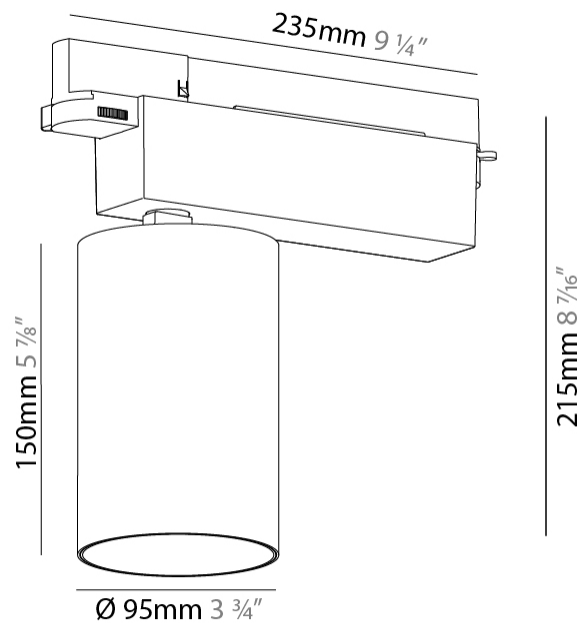

GENERAL

Series: Centriq
Subseries: Centriq 95
Brand: Prolicht
Division: Architectural
Mounting Type: Track
Mounting Location: Ceiling
Subcategory: Spots

PHYSICAL

Shape: Cylinder
Diameter (mm): 95
Diameter (in): 3 3/4
Length (mm): 235
Length (in): 9 1/4
Height (mm): 150
Height (in): 5 7/8
Light Distribution: Adjustable / Direct
Weight (kg): 1.495
Weight (lbs): 3.3
Fixture Finish: SSR / BKV / CWI / CRY / HAB / UFT / ITA / RUA / FTG / MYG / LOD / PUS / FRO / FUP / KIA / POP / BLS / SPG / MEY / GOH / GUM / CHC / COM / ABZ / JAG / OBR / MOS / ROR
Fixture Material: Aluminum

ELECTRICAL

Lamp Type: LED (Zhaga Standard)
Input Wattage (W): 18
Total Output Wattage (W): 16.4
Dimming: Tri-Mode (Non-Dimming and Phase Dimming (120Vac only) and 0-10V Dimming)
Driver Included: Yes
Driver Location: Integrated
Driver Type: Constant Current - Universal
Driver Class: Class 2
Input Voltage (V): 120 - 277
Constant Current (MA): 500

LED

Number of LEDs: 1
Color Temperature (°K): 2700 / 3000 / 3500 / 4000
Max. Delivered Lumen (lm): 1567 / 1666 / 1719 / 1754
Nominal Lumen (lm): 2271 / 2414 / 2491 / 2542
CRI: >90 CRI
Lamp Life (hrs): 50000
Upon Request: Special Color Temperature Special Led

OPTICAL

Reflector: 18 / 26 / 40
Adjustability: Rotational 340°; Tilt 90°
Upon Request: Special Beam Angles

RATINGS AND CERTIFICATIONS

Certified By: Certified for North American Standards
IP rating: IP20